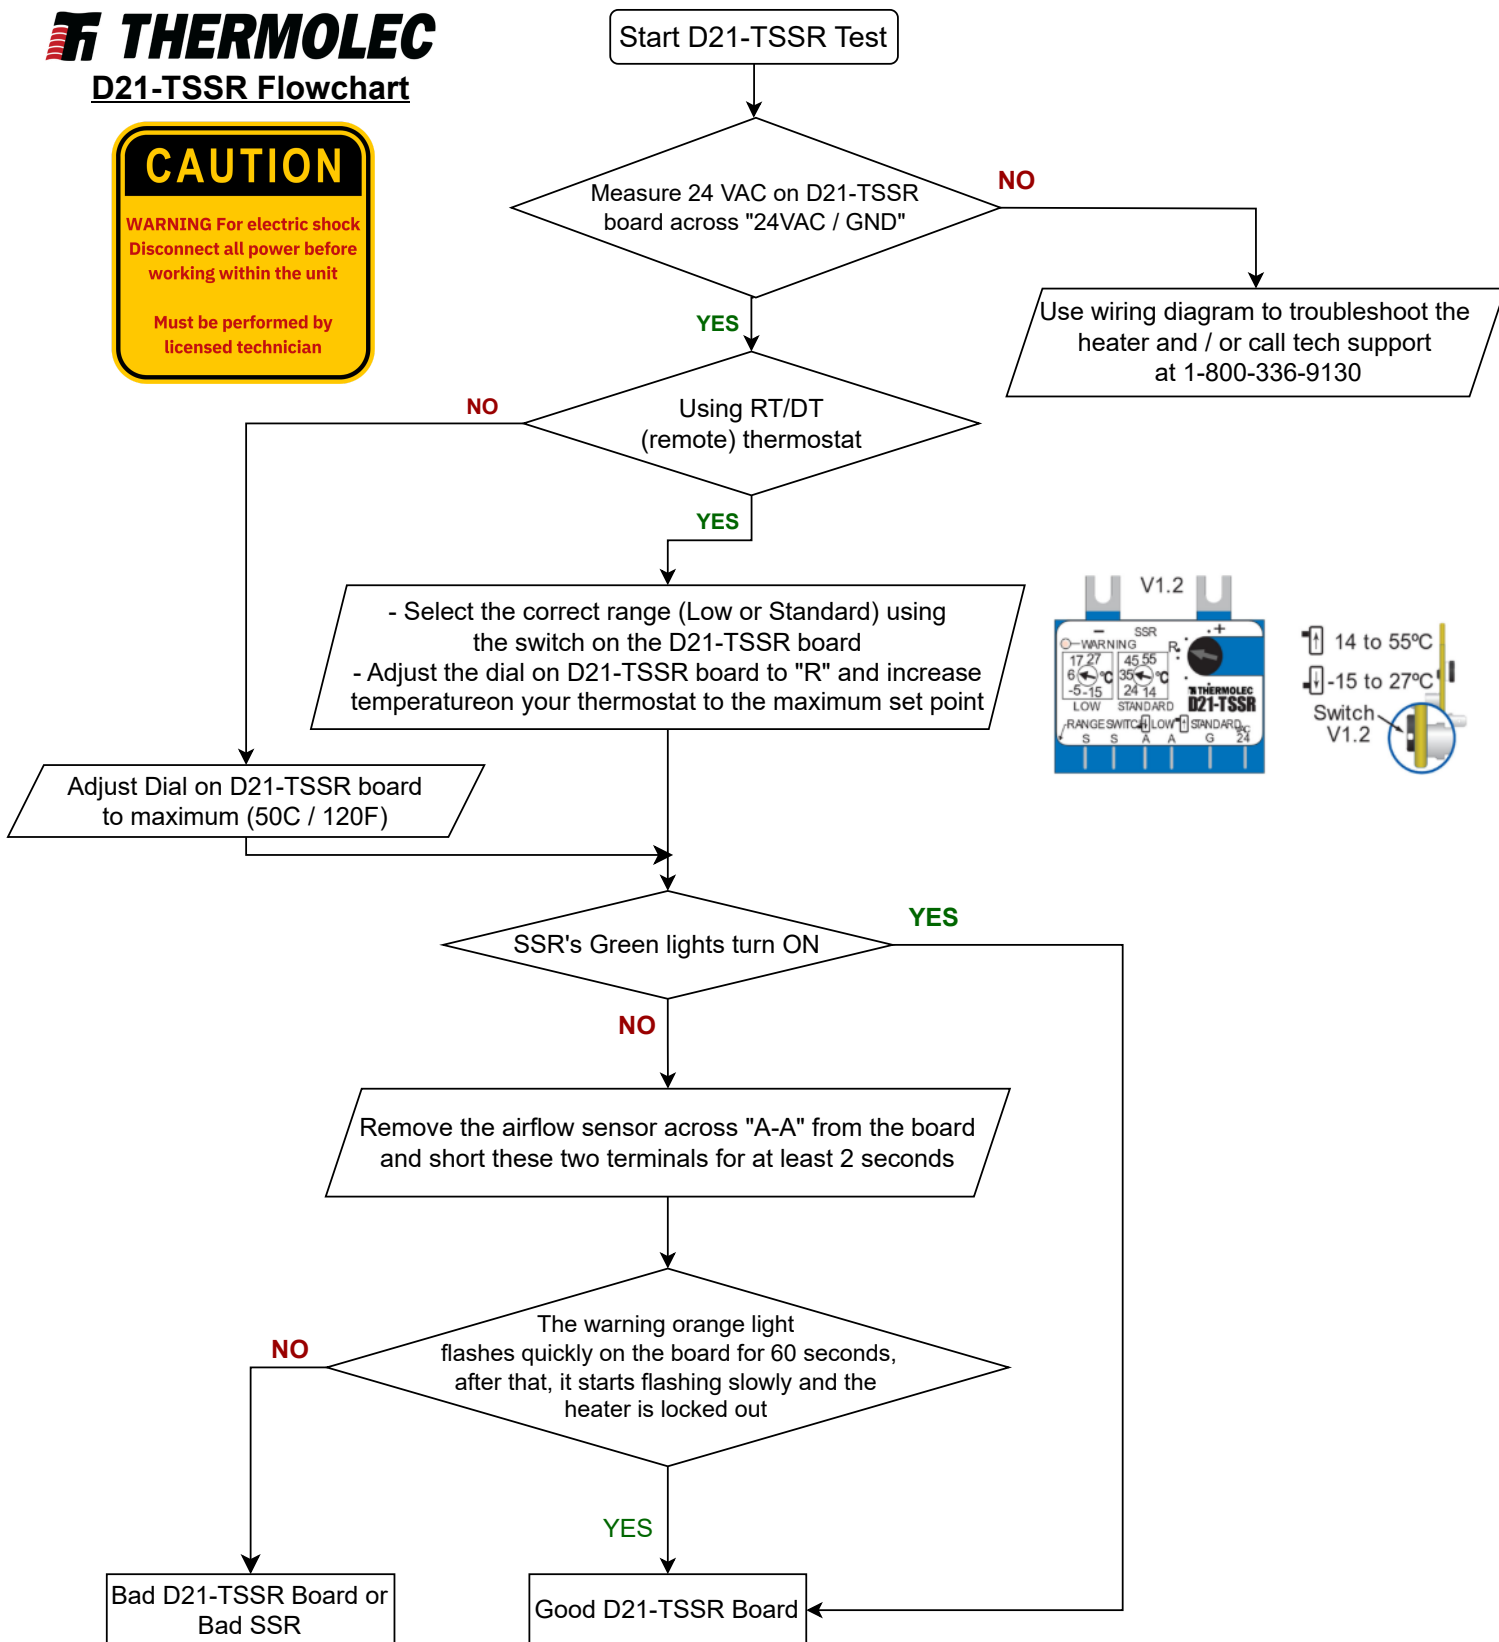

D21-TSSR Flowchart

NOTE: Please put back connections as they were and power OFF and ON to reset