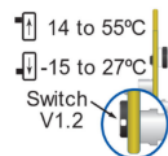

D21-TSSR Flowchart

NOTE: Please put back connections as they were and power OFF and ON to reset