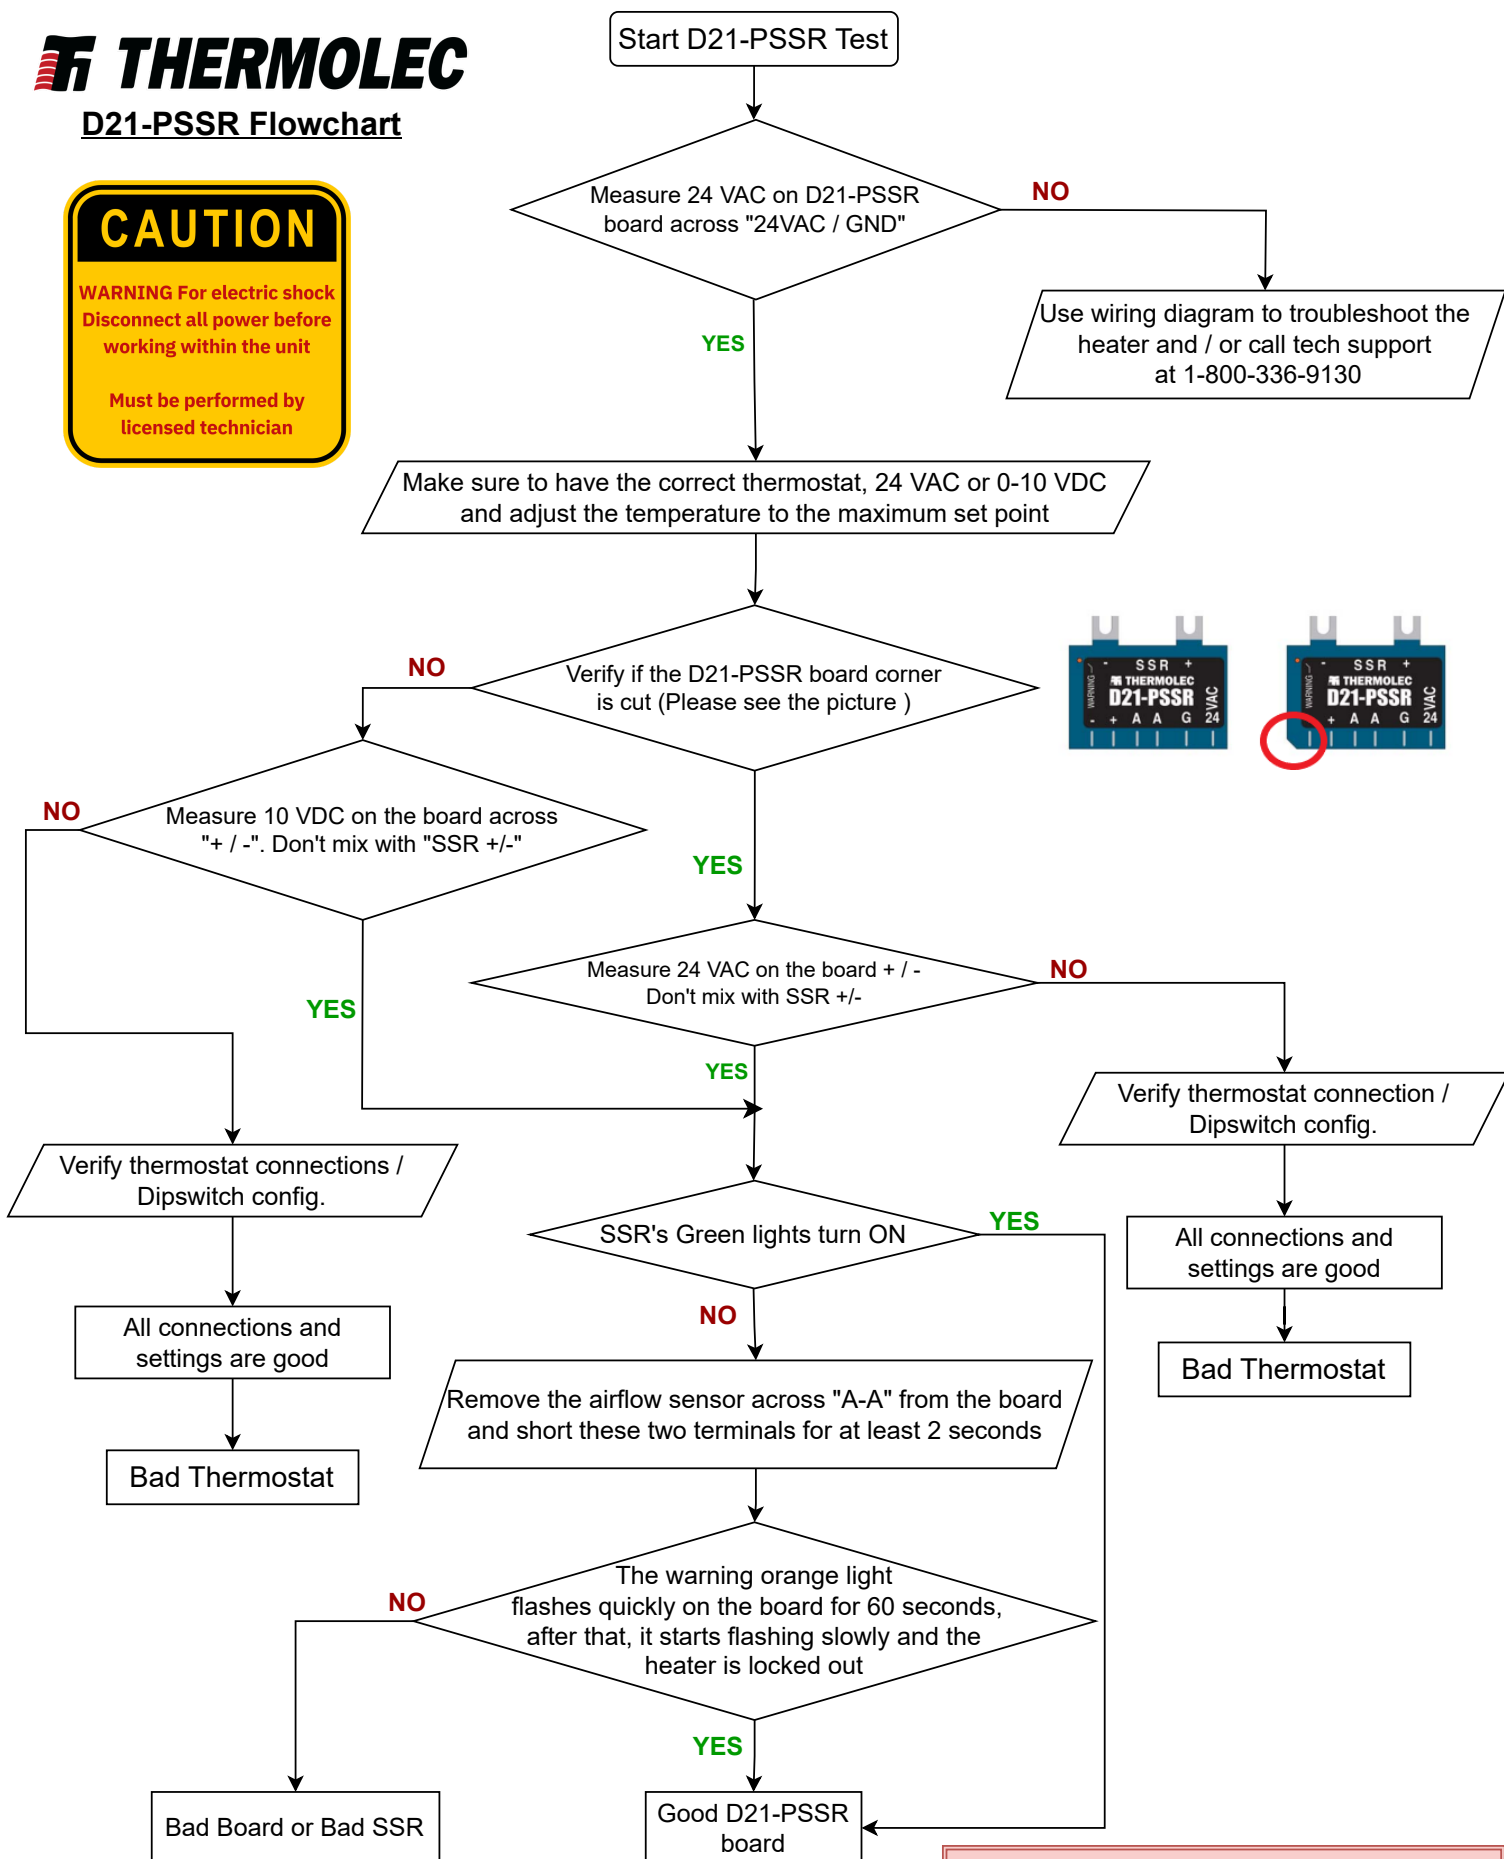

D21-PSSR Flowchart

NOTE: Please put back connections as they were and power OFF and ON to reset