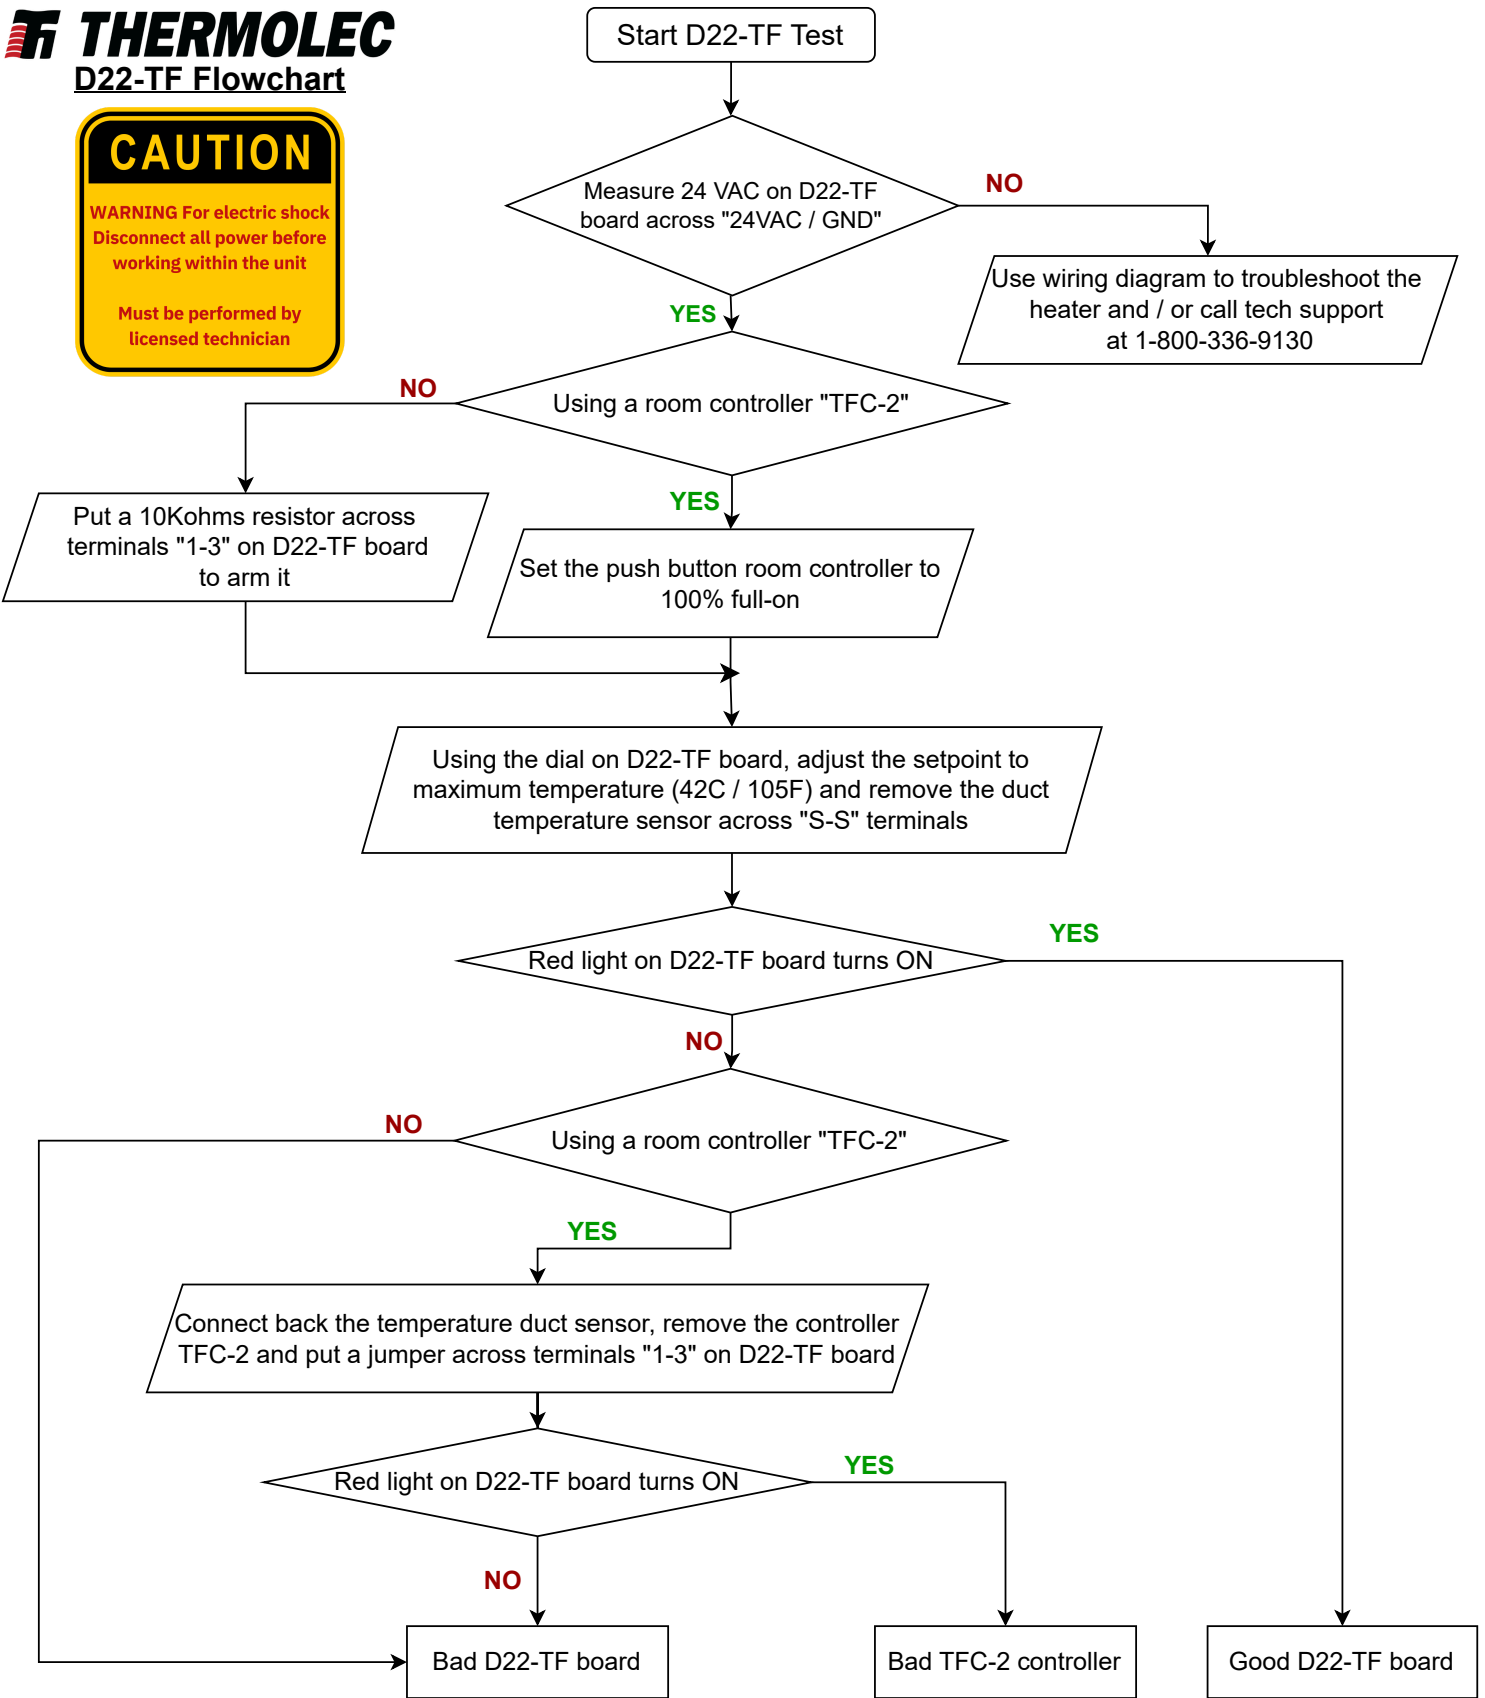

THERMOLEC

D22-TF Flowchart

CAUTION

WARNING For electric shock
Disconnect all power before
working within the unit

Must be performed by
licensed technician

NOTE: Please put back connections and jumpers as per wiring diagram