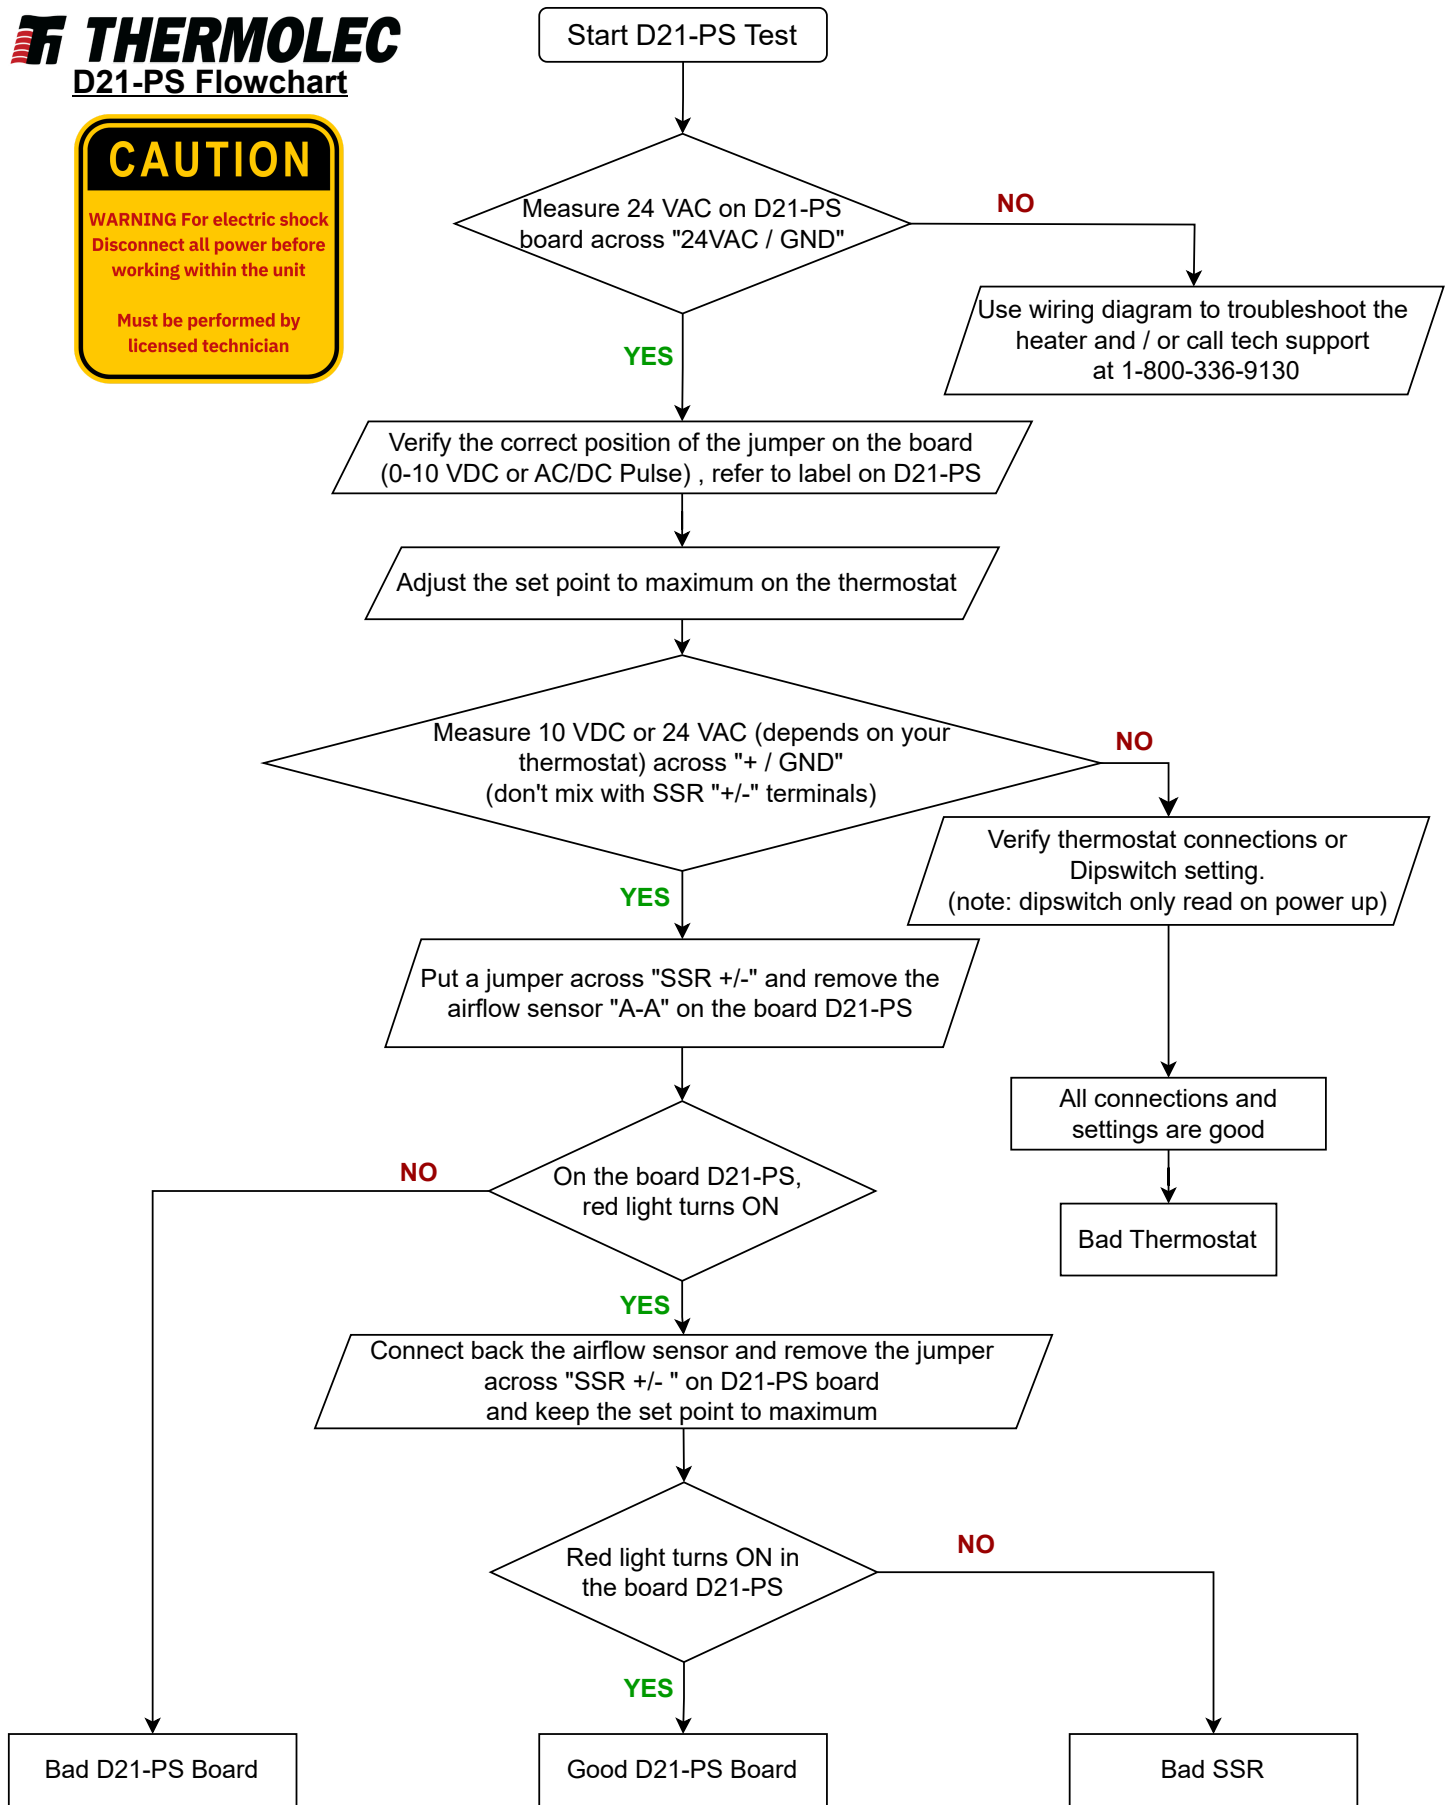

**THERMOLEC**  
D21-PS Flowchart

**CAUTION**  
WARNING For electric shock  
Disconnect all power before  
working within the unit  
  
Must be performed by  
licensed technician

**NOTE: Please put back connections and jumpers as per wiring diagram**